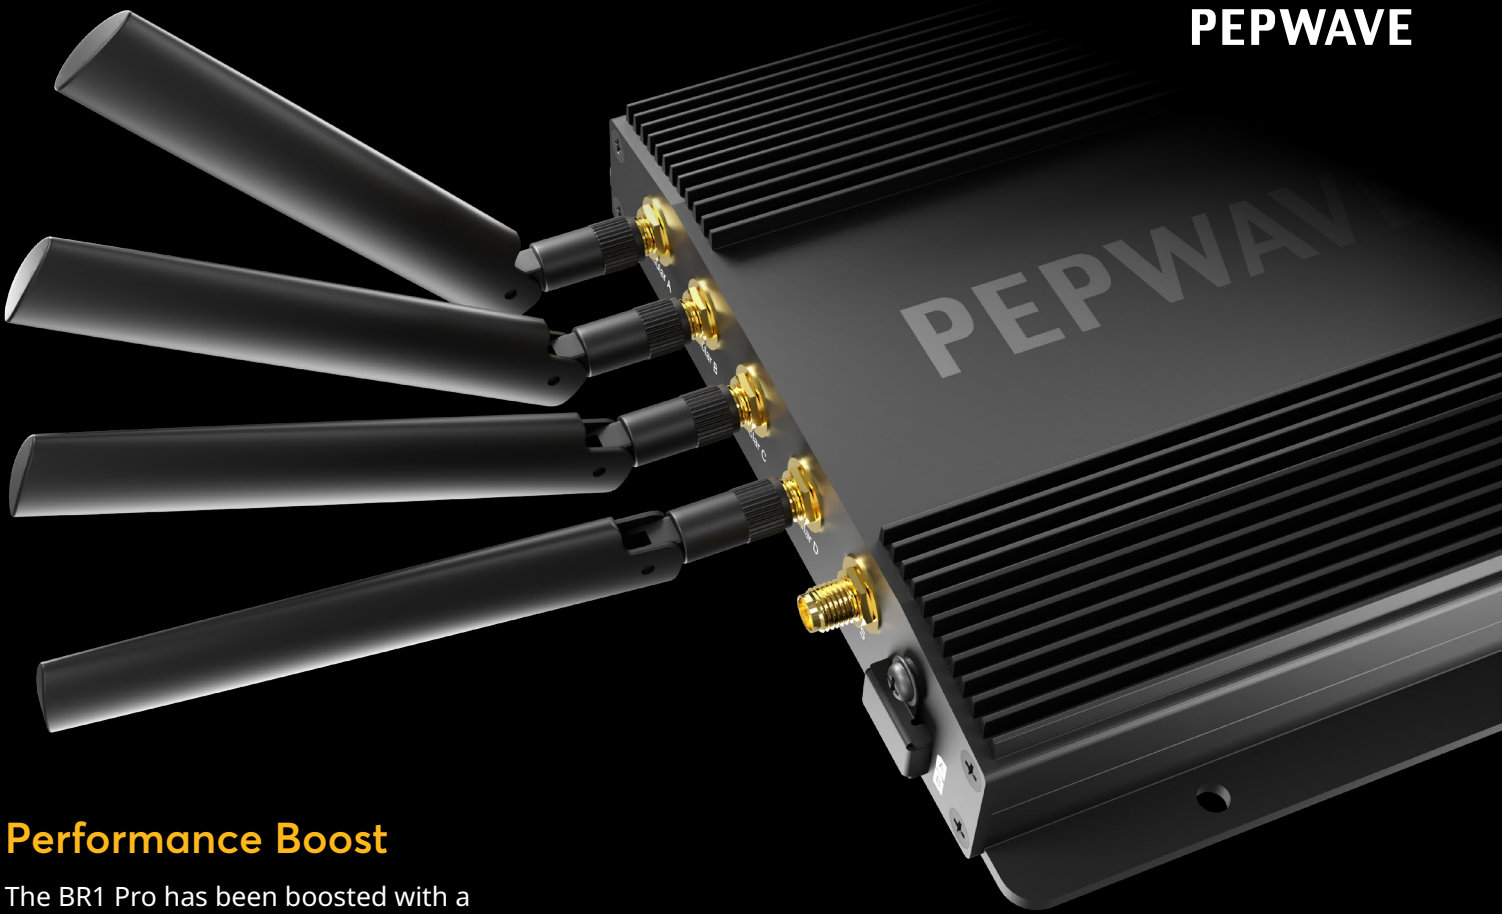

CAT-20

BR1 Pro

Here LTE gets Sonic

Wi-Fi just got better

Connect multiple devices simultaneously, and experience faster throughput speeds and better bandwidth congestion with the latest Wi-Fi 6, all with less interference.

SpeedFusion Ready

Enable the endless possibilities of SpeedFusion technology just by simply connecting to SpeedFusion Cloud from wherever you are.

Performance Boost

The BR1 Pro has been boosted with a CAT-20 modem which can achieve speeds of up to 800% faster than the original BR1 Pro.

- Status
- Wi-Fi
- Cellular

Hardcore Capabilities

The BR1 Pro comes equipped with a 2.5Gbps Ethernet port, making it compatible for your network devices to run at their designated speeds without limitations.