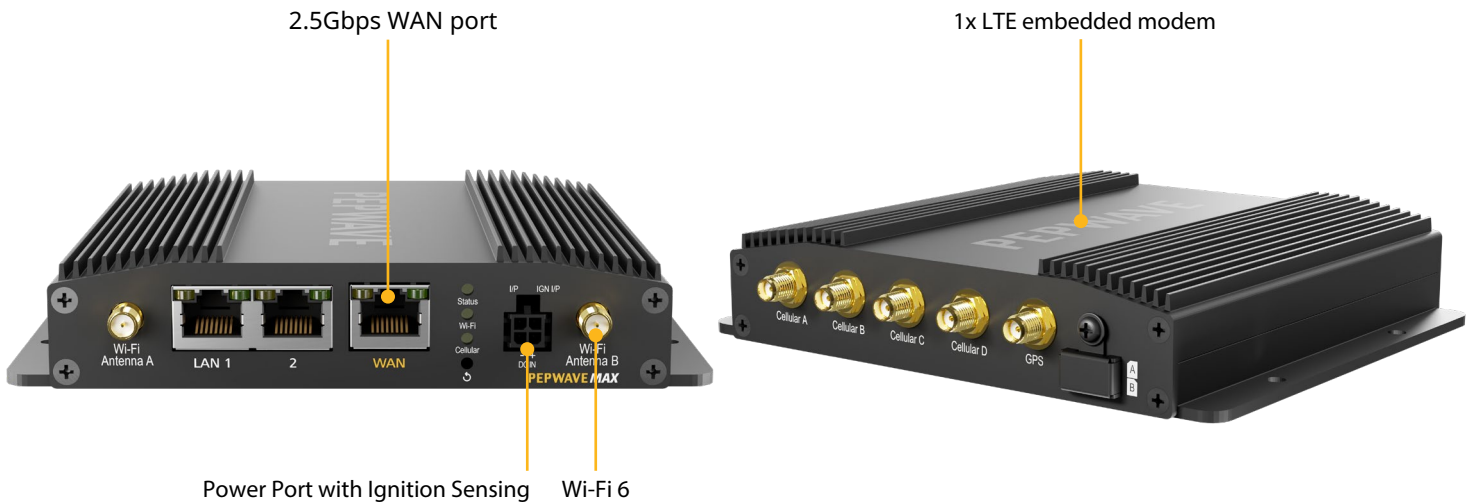

- Status
- Wi-Fi
- Cellular

Hardcore Capabilities

The BR1 Pro comes equipped with a 2.5Gbps Ethernet port, making it compatible for your network devices to run at their designated speeds without limitations.

Deploy Anywhere

Certified toughness and wide operating temperatures mean you can just deploy, forget, and enjoy the benefits.

Specifications

WAN Interface	1x 10/100/1000/2500M Ethernet ¹ 1x LTE-A Pro Modem with Redundant SIM Slots	Antenna Connectors	4x SMA Cellular Antenna Connectors 2x RP-SMA Wi-Fi Antenna Connectors 1x SMA GPS Antenna Connector
LAN Interface	2x 10/100/1000M Ethernet	Power Input	10 - 30V
Wi-Fi Interface	Simultaneous Dual-Band (2.4GHz / 5GHz) Wi-Fi 6, 2X2 MU-MIMO Wi-Fi WAN and/or AP	Power Consumption	8 W (nominal), 19 W (max.)
SpeedFusion features	Hot Failover ² , WAN Smoothing ² , Bandwidth Bonding ²	Dimension	5.78 x 5.08 x 1.15 inches / 146.8 x 129 x 29.3 mm
Number of SpeedFusion VPN Peers	2 / 5 ³	Weight	1.5 pounds / 680 grams
Features	Drop-in Mode Load Balancing/Failover Ignition Sensing	Operating Temperature	-40° - 149°F / -40° - 65°C
Router Throughput	1 Gbps	Humidity	15% - 95% (non-condensing)
SpeedFusion VPN Throughput		Certifications	FCC, CE, RoHS E-Mark (Motor Vehicle) ⁶ EN 61373 Shock and Vibration Resistance ⁶ EN 50155 Railway Applications - Electronic Equipment used on Rolling Stock EN 61000 Electromagnetic Compatibility
- No Encryption	400 Mbps	Package Content	1x MAX BR1 Pro CAT-20 4x LTE/5G Antennas (ACW-234) 2x Dual Band Wi-Fi Antennas (ACW-341) 1x GPS Antenna (ACW-232) 1x 12V2A Power Supply (ACW-632)
- 256-bit AES	200 Mbps	SIM Card Size	Nano-SIM (4FF)
Recommended Users	1-150	Warranty	1-Year Limited Warranty
AP Controller	Standard ⁴		
Maximum Number of AP Supported	30 ⁴		
Cellular Data Rate ⁵ (Downlink/Uplink)	CAT-20: 2 Gbps / 211 Mbps		