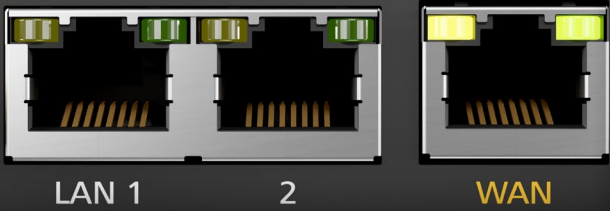

SpeedFusion Ready

Enable the endless possibilities of SpeedFusion technology just by simply connecting to SpeedFusion Cloud from wherever you are.

Performance Boost

The BR1 Pro has been boosted with a CAT-20 modem which can achieve speeds of up to 800% faster than the original BR1 Pro.

- Status
- Wi-Fi
- Cellular

Hardcore Capabilities

The BR1 Pro comes equipped with a 2.5Gbps Ethernet port, making it compatible for your network devices to run at their designated speeds without limitations.