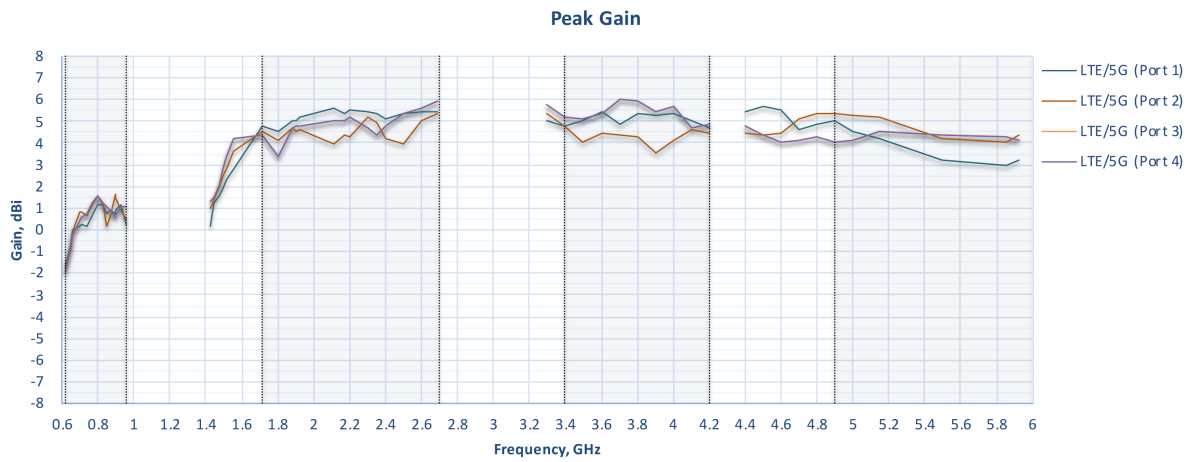

Cellular Antenna Gain