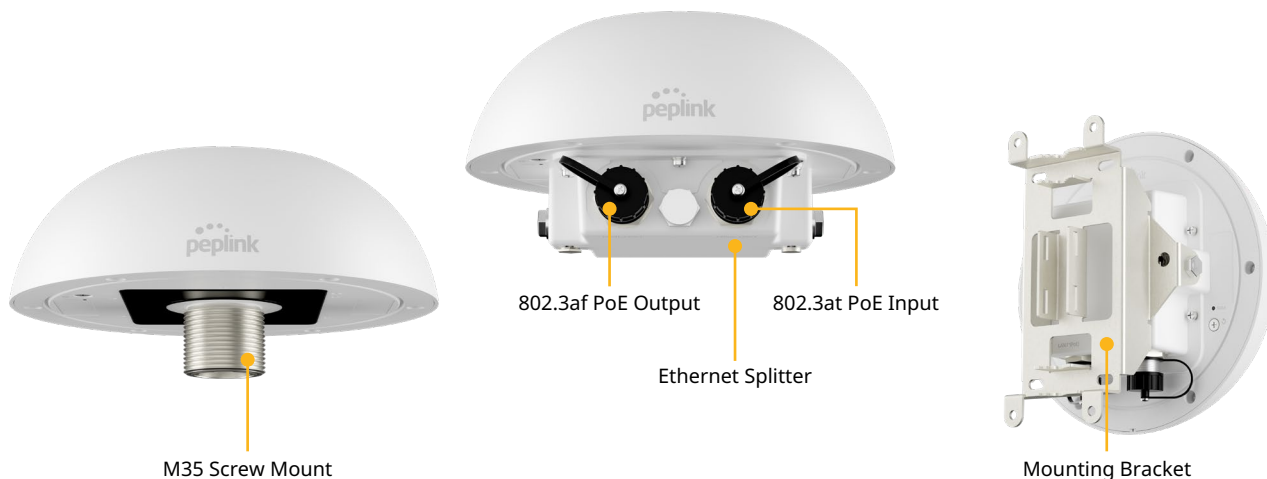

# A design that's made to meet your needs

M35 Screw Mount

Ethernet Splitter

Mounting Bracket

It's simple design offers a multitude of installation options. The HD1 Dome Pro includes an **M35 screw mount** and **Ethernet splitter**, making it easy for wall or pole mount. If mounting is not needed, simply connect an Ethernet cable and it's good to go.

<sup>1</sup> SIM Injector is available separately.

<sup>2</sup> Ethernet LAN port can be split into two LAN ports using the included splitter (1x LAN 802.3af PoE out, 1x LAN 802.3at PoE+ in).

<sup>3</sup> Ethernet port includes surge and ESD protection circuits to protect against over-voltage transients.