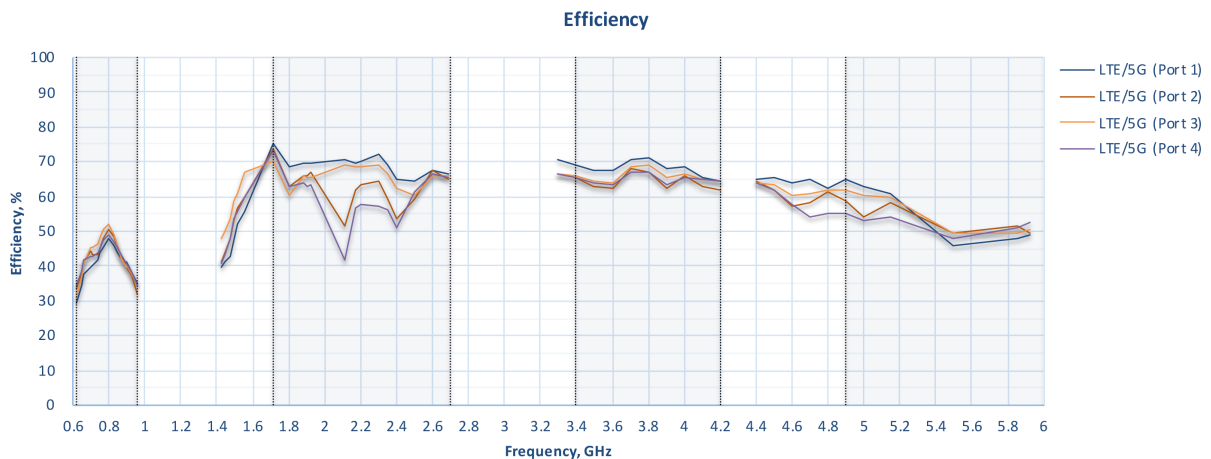

Cellular Antenna Efficiency