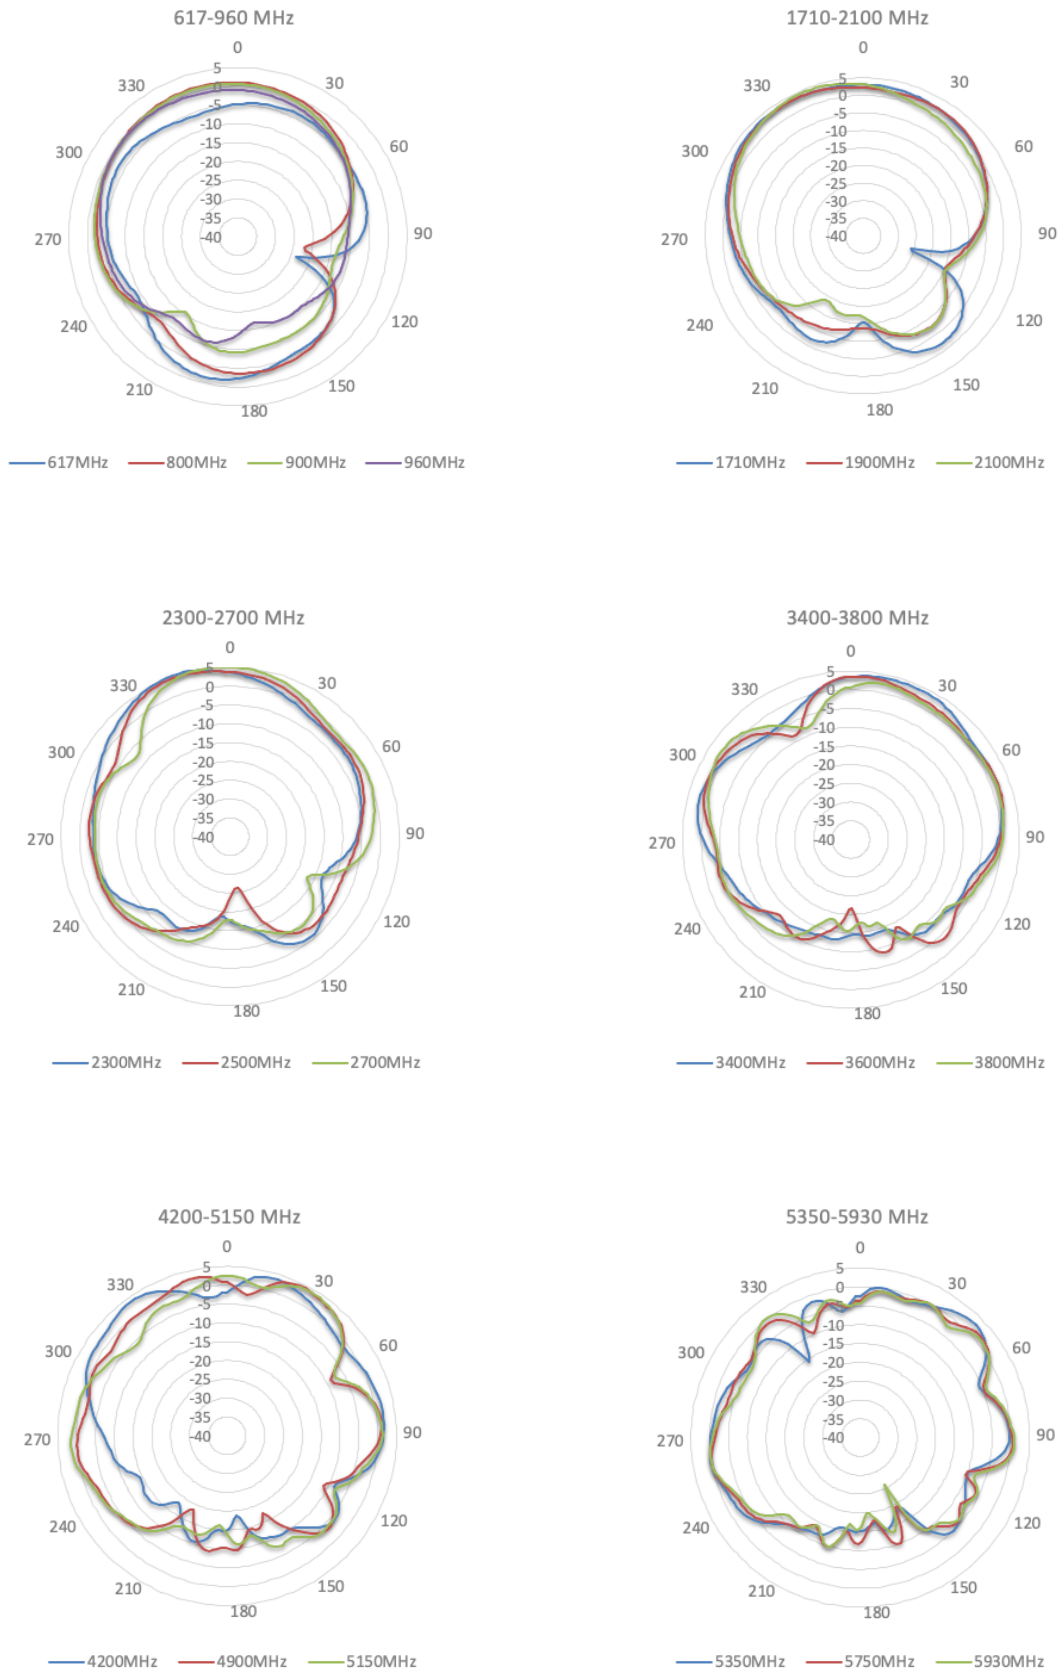

## Wi-Fi Antenna Efficiency

## LTE Radiation Patterns (Azimuth)

## LTE Radiation Patterns (Elevation 1)

## Wi-Fi Radiation Patterns (Azimuth)