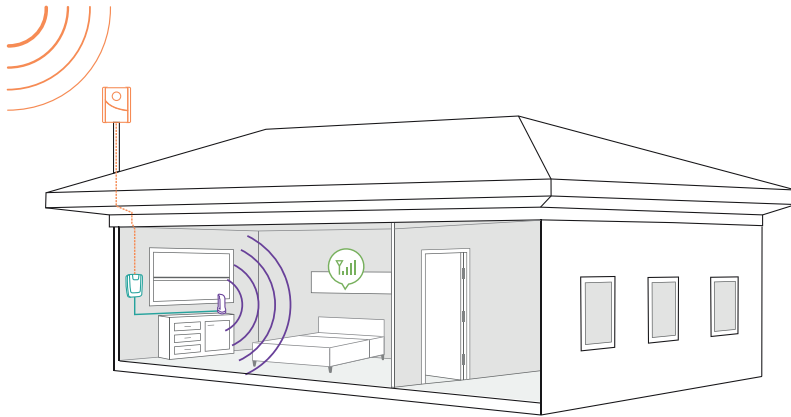

- BOOSTS SIGNAL ON ALL AVAILABLE NETWORK SPEEDS
- UP TO 1,500 sq. ft. COVERAGE
- UP TO +60 dB GAIN
- MULTI-USER WIRELESS BOOSTER

Kit Includes

Home Room

Outside Panel Antenna (311155)

Inside Desktop Antenna (301211)

Installation

- 1 **Receives signal:** The powerful antenna reaches out to access voice and data signals, and delivers it to the booster.
- 2 **Boost signal:** The booster receives the signal, amplifies it, and serves as a relay between your phone and the nearest cell tower.
- 3 **Broadcasts signal:** Your devices get a stronger signal, and calls and data are fed through the booster back to the network.