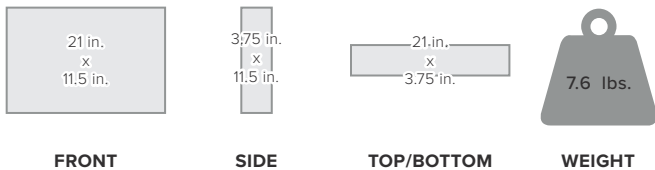

Package Dimensions

21 L x 11.5 W x 3.75 H

MASTER CARTON: 22 L x 18.5 W x 12.5 H | 33.87 lbs. | QTY 5

FOR PARTNER'S USE

470354_Drive-REACH-RV_SS_120920

Support

2-Year Warranty from Purchase.

Website: <http://support.weboost.com>