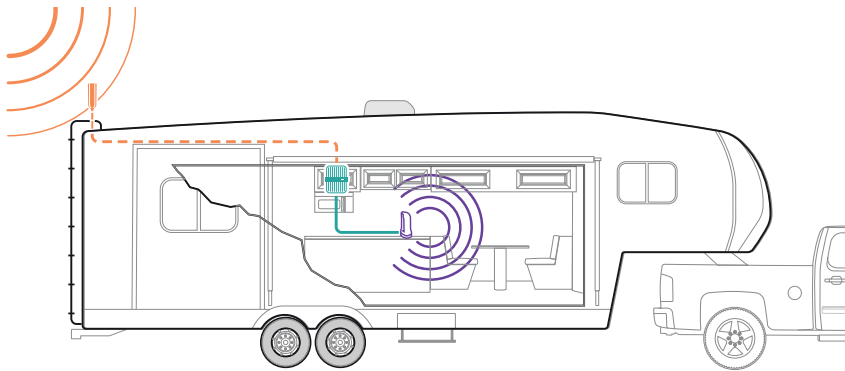

The Drive Reach RV kit comes with everything for DIY installation; including 25' of RG-6 extender cable for ideal booster placement within RVs of any size. With side-exit adapter and mounting hardware, the outside antenna fits universal CB-antenna mounts and exterior RV ladder poles. Drive Reach RV is compatible with all cell phones, hotspots, cellular-connected tablets, and other cell devices on all US mobile carriers—including Verizon, Sprint, AT&T, and T-Mobile.

Like all weBoost boosters, the Drive Reach RV is FCC-approved and comes with a 2-year warranty.

Specifications

MODEL NUMBER	470354*	
FREQUENCIES	Band 12/17	700 MHz
	Band 13	700 MHz
	Band 5	850 MHz
	Band 4	1700/2100 MHz
	Band 25/2*	1900 MHz
MAX GAIN	50 dB	
IMPEDANCE	50 Ohm	
POWER	5V / 4.5A	
CONNECTORS	SMB Female	
BOOSTER DIMENSIONS	6 x 4.5 x 1.5 in.	
BOOSTER WEIGHT	1.8 lbs	

*New frequency band utilized by Drive Reach RV

Installation

- 1 Receives signal:** The powerful antenna reaches out to access a voice and data signal, and delivers it to the booster.
- 2 Boost signal:** The booster receives the signal, amplifies it, and serves as a relay between your phone and the nearest cell tower.
- 3 Broadcasts signal:** Your devices get a stronger signal, and calls and data are fed through the booster back to the network.