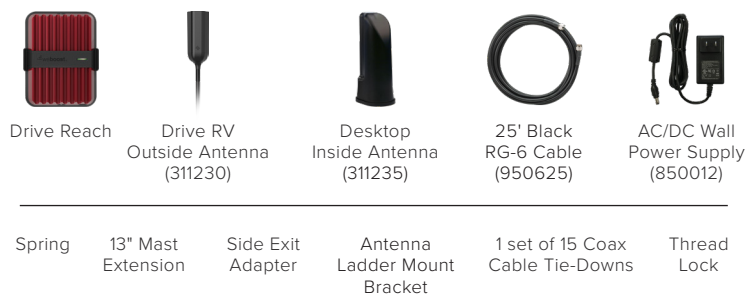

Drive Reach RV

SKU: 470354 MAP: \$499.99

FEATURES

- Modular antenna design for optimal positioning on RVs.
- Outside antenna fits universal CB mounts (3/8-24 thread).
- Spring base protects antenna from wind and low branches.
- Works with ALL phones and cellular devices on ALL carriers.
- Boosts cell signal in RVs when parked or while in motion.

- BOOSTS SIGNAL ON ALL AVAILABLE NETWORK SPEEDS
- FAST NETWORK SPEEDS
- UP TO +50 dB GAIN
- MULTI-USER WIRELESS BOOSTER

Kit Includes

About

The **Drive Reach RV** is a versatile, multi-user, in-vehicle cell signal booster—designed for use with all RV classes and towable trailers. Backed by up to 50 dB max gain, the Drive Reach RV delivers the strongest cell signal possible on all available network speeds. The enhanced outside antenna's modular design allows for custom setup and optimal positioning for signal reception. Whether parked or on the road, Drive Reach RV users experience fewer dropped calls, better voice quality, uninterrupted texts, faster data speeds, better streaming, and improved hotspot capability.

The Drive Reach RV kit comes with everything for DIY installation; including 25' of RG-6 extender cable for ideal booster placement within RVs of any size. With side-exit adapter and mounting hardware, the outside antenna fits universal CB-antenna mounts and exterior RV ladder poles. Drive Reach RV is compatible with all cell phones, hotspots, cellular-connected tablets, and other cell devices on all US mobile carriers—including Verizon, Sprint, AT&T, and T-Mobile.

Like all weBoost boosters, the Drive Reach RV is FCC-approved and comes with a 2-year warranty.

Specifications

MODEL NUMBER	470354*	
FREQUENCIES	Band 12/17	700 MHz
	Band 13	700 MHz
	Band 5	850 MHz
	Band 4	1700/2100 MHz
	Band 25/2*	1900 MHz
MAX GAIN	50 dB	
IMPEDANCE	50 Ohm	
POWER	5V / 4.5A	
CONNECTORS	SMB Female	
BOOSTER DIMENSIONS	6 x 4.5 x 1.5 in.	
BOOSTER WEIGHT	1.8 lbs	